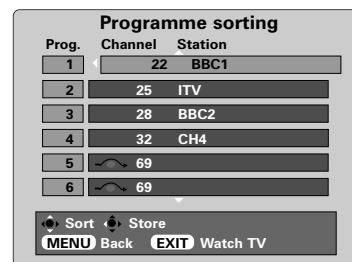

Repeat as necessary, then press **EXIT**. Auto tuning is now complete. To select programmes press the number buttons.

In some areas of the UK duplicate TV stations are received, if the Autosort has put these in adjacent numbers e.g. BBC1 in positions 1 and 2, simply re-order using the Programme Sorting feature. For details of this and further operations plus equipment connections please refer to the TV Owner's Manual.